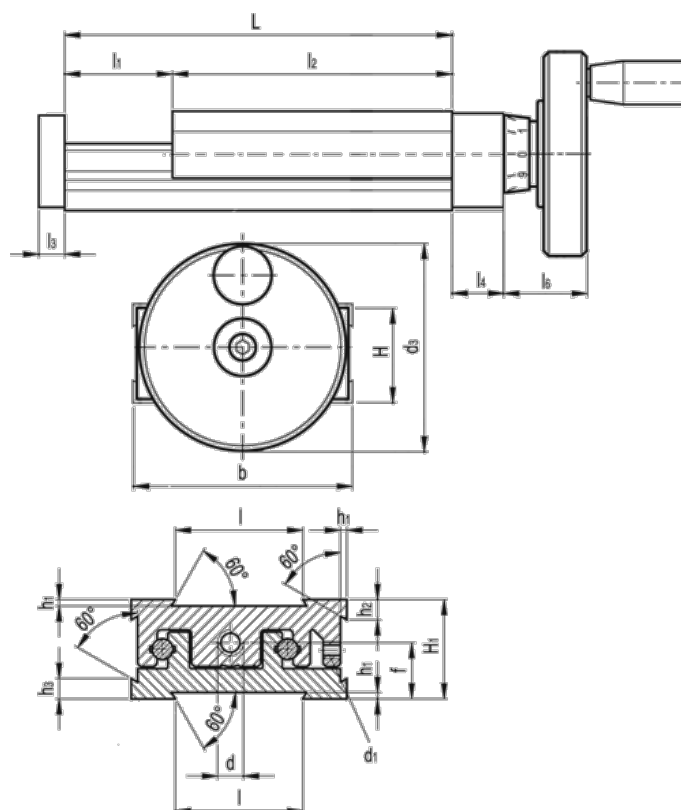

Data Sheet

Article number: 20772031

Description: Adjustable slide unit
GN 900-120-210-50-H-1

Measures

| | |
|--------------------|---------------------|
| $b = 120$ | $h2 = 13.8$ |
| $d = M10 \times 1$ | $h3 = 13.8$ |
| $d1 = M5$ | $l = 80$ |
| $d3 = 100$ | $L - l1 = 210 - 50$ |
| $f = 26.3$ | $l2 = 160$ |
| $H = 45.0$ | $l3 = 10$ |
| $h1 = 2.0$ | $l4 = 18$ |
| $H1 = 46$ | $l6 = 40$ |